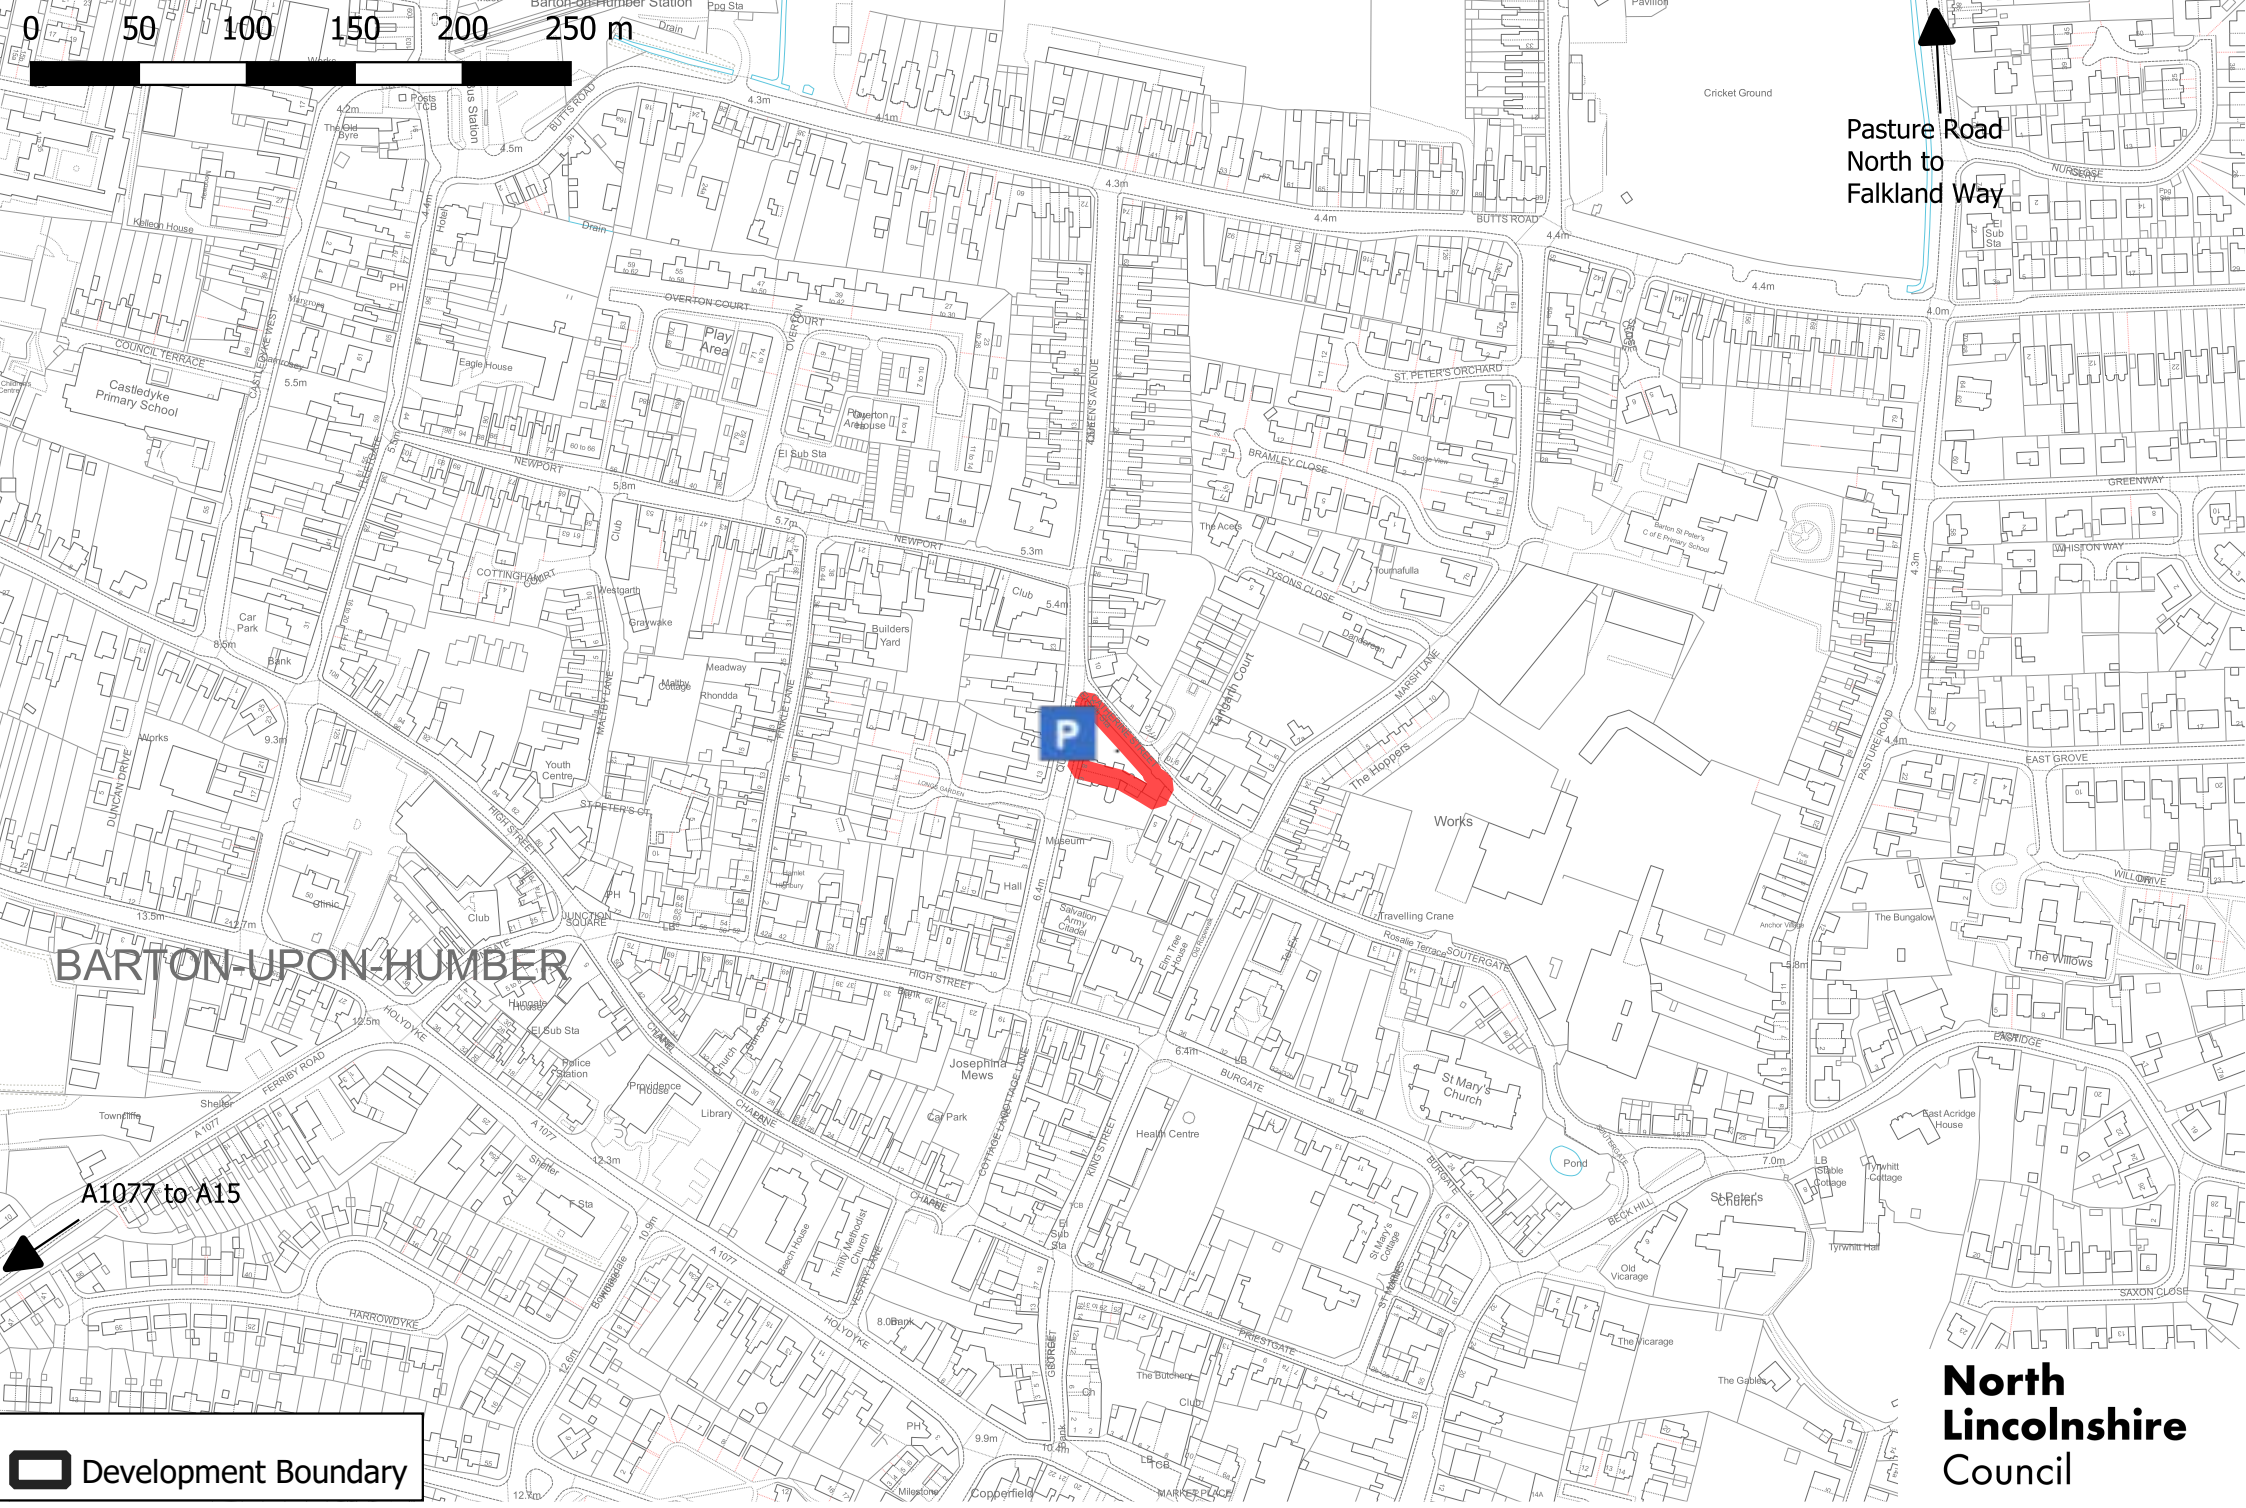

Pasture Road
North to
Falkland Way

BARTON-UPON-HUMBER

A1077 to A15

Development Boundary

PA/2023/279 Sat nav: 8 Queen Street,
Barton, DN18 5QP

**North
Lincolnshire
Council**